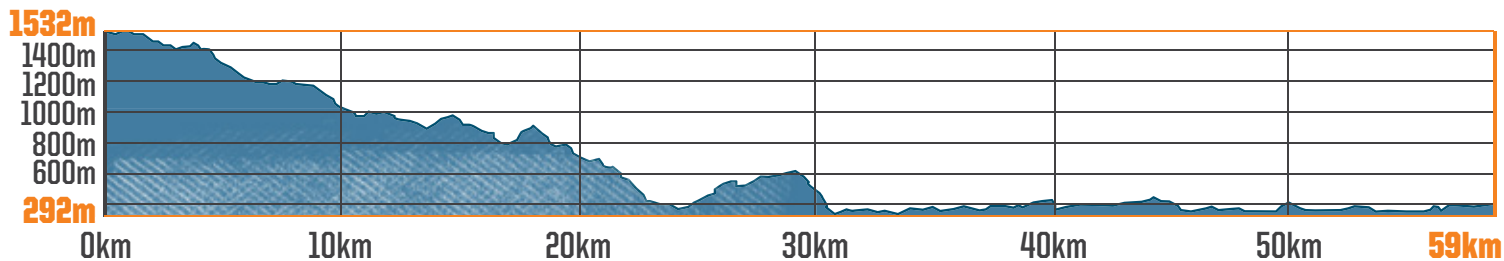

THE PIONEER

MTB STAGE RACE, SOUTHERN ALPS, NZ

SNOW FARM

START

QUEENSTOWN

FINISH

STAGE 7: 59KM

58%

CYCLE TRAIL/
SINGLE TRACK

42%

4WD/FARM TRACK

0%

GRAVEL ROAD

0%

SEALED ROAD